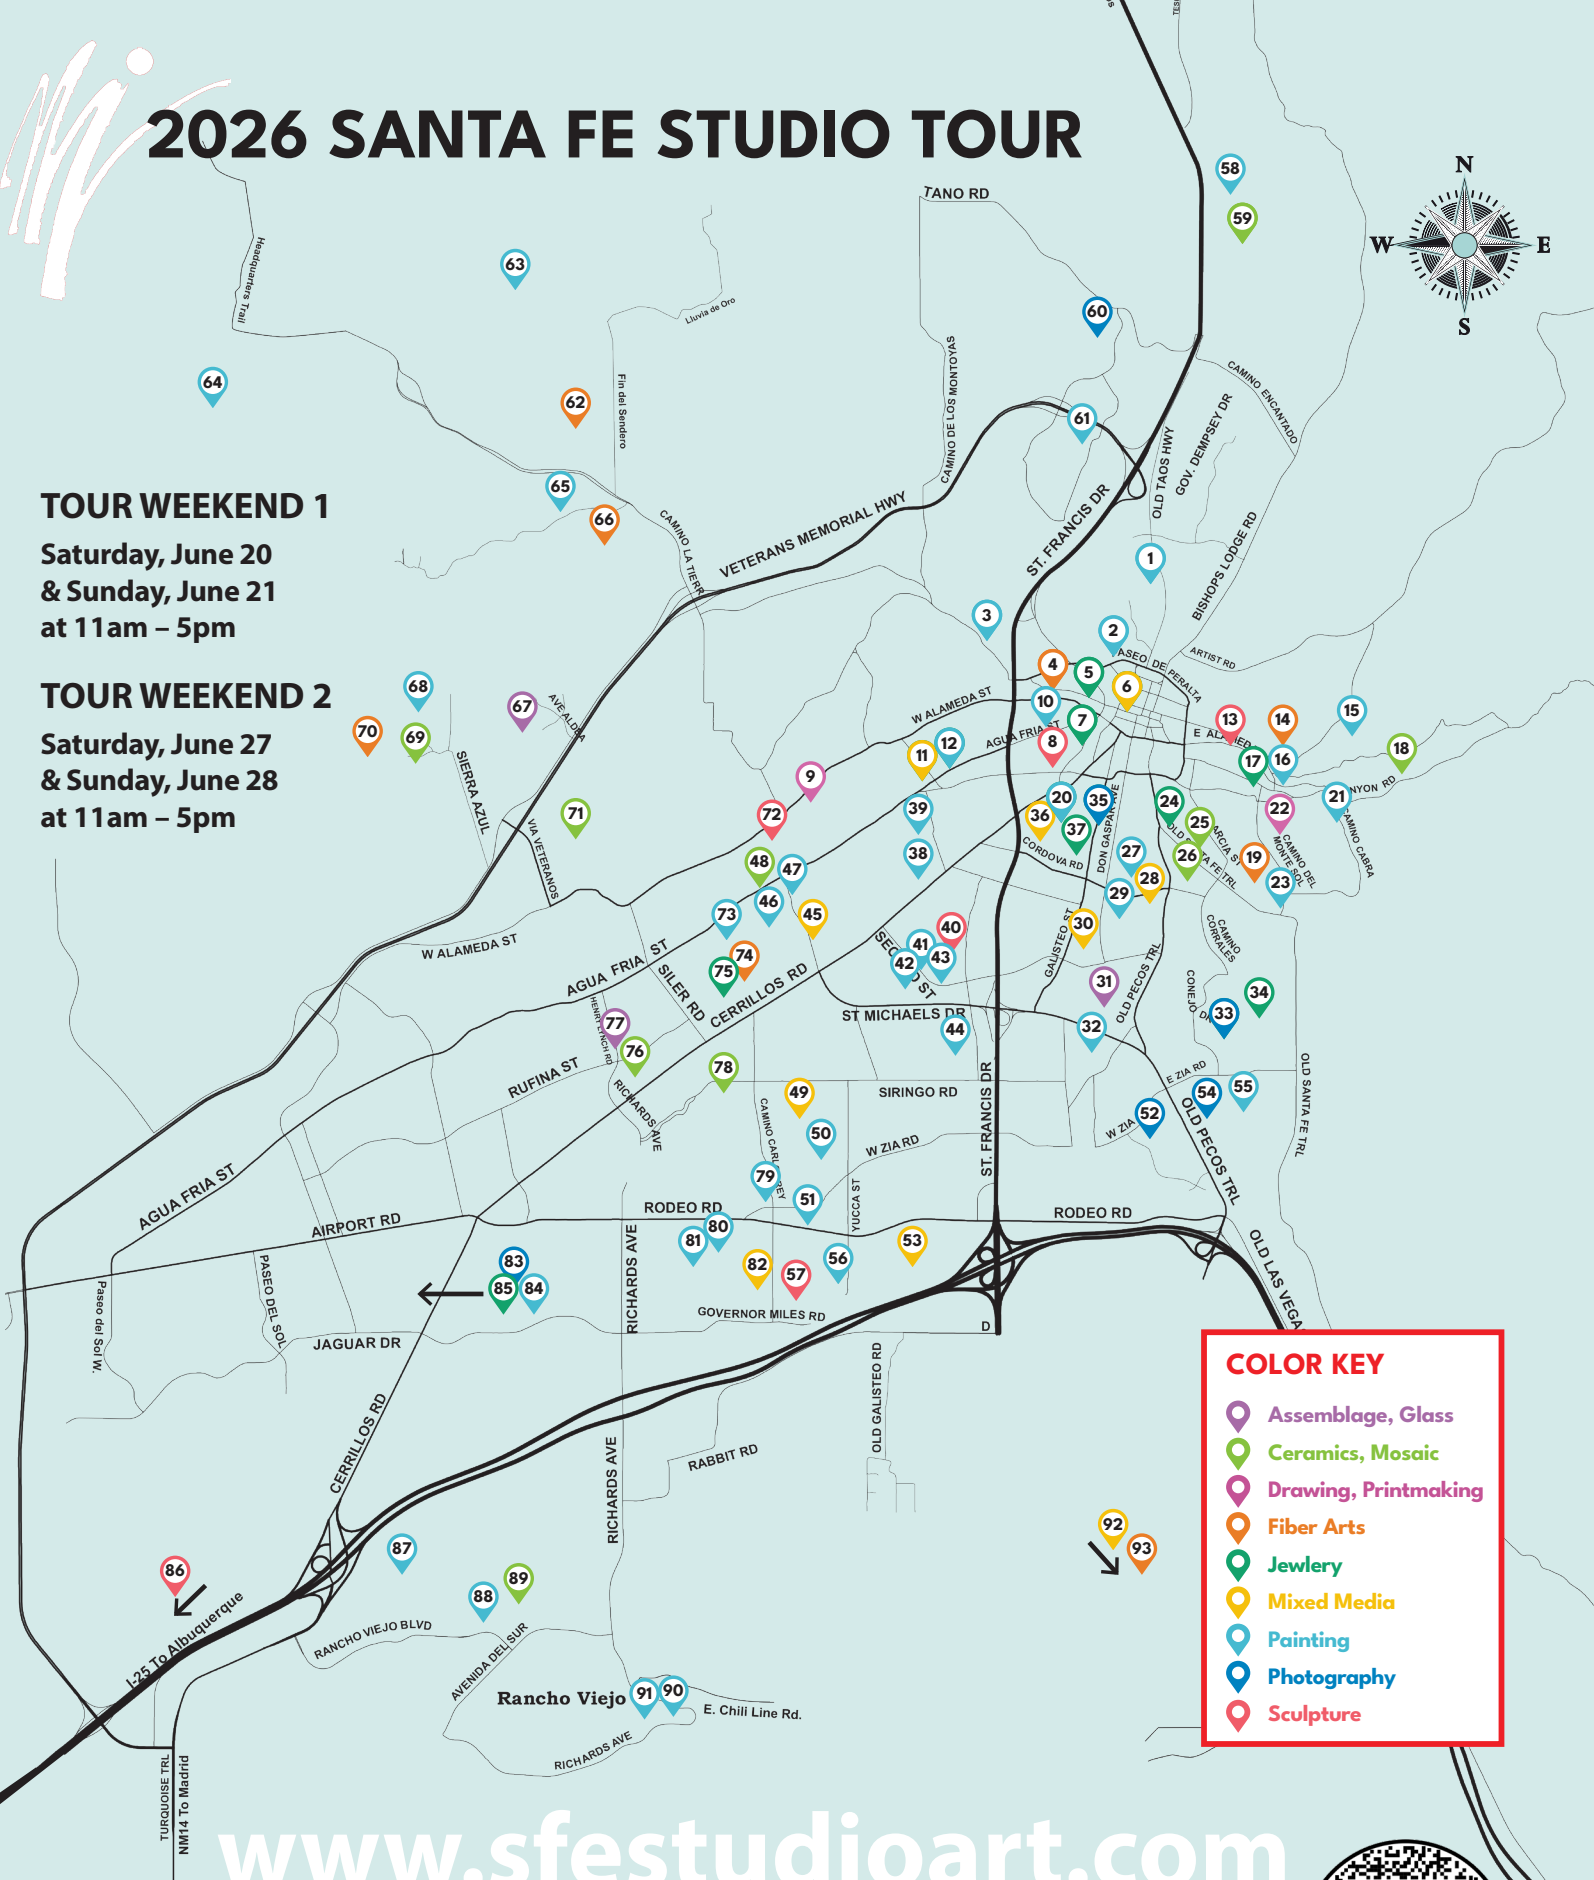

2026 SANTA FE STUDIO TOUR

TOUR WEEKEND 1

Saturday, June 20
& Sunday, June 21
at 11am – 5pm

TOUR WEEKEND 2

Saturday, June 27
& Sunday, June 28
at 11am – 5pm

COLOR KEY

- Assemblage, Glass
- Ceramics, Mosaic
- Drawing, Printmaking
- Fiber Arts
- Jewellery
- Mixed Media
- Painting
- Photography
- Sculpture

www.sfestudioart.com

Look for the **STUDIO TOUR** signage while on your route!

use with our interactive overview map
SCAN HERE