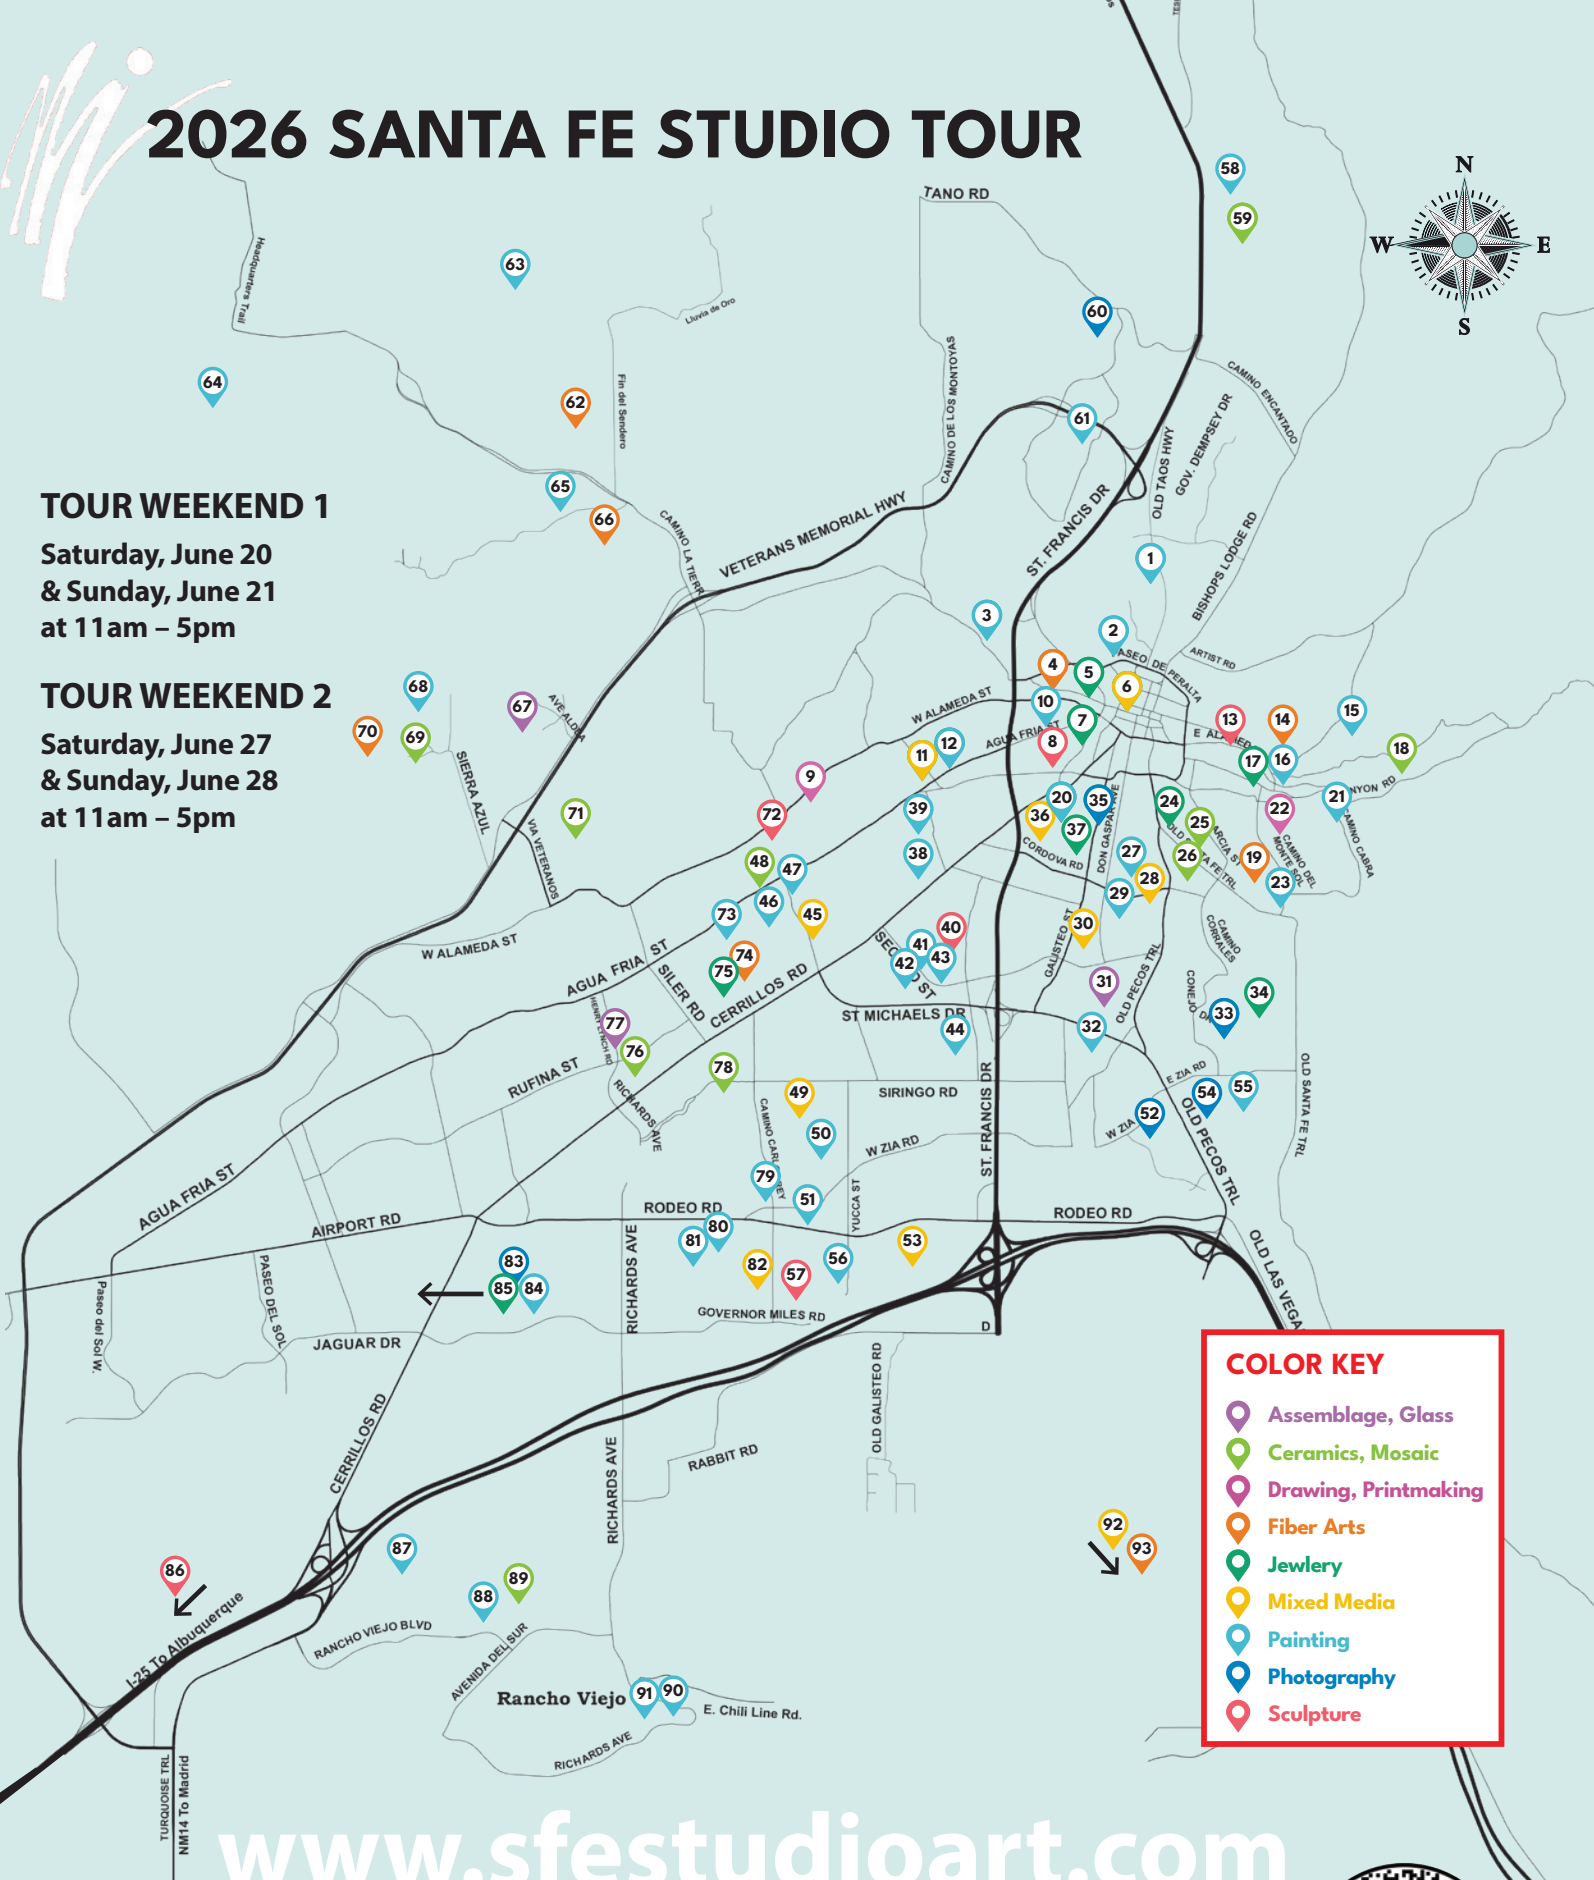

# 2026 SANTA FE STUDIO TOUR

## TOUR WEEKEND 1

Saturday, June 20  
& Sunday, June 21  
at 11am – 5pm

## TOUR WEEKEND 2

Saturday, June 27  
& Sunday, June 28  
at 11am – 5pm

**COLOR KEY**

- Assemblage, Glass
- Ceramics, Mosaic
- Drawing, Printmaking
- Fiber Arts
- Jewellery
- Mixed Media
- Painting
- Photography
- Sculpture

[www.sfestudioart.com](http://www.sfestudioart.com)

Look for the **STUDIO TOUR** signage while on your route!

use with our interactive overview map  
**SCAN HERE**